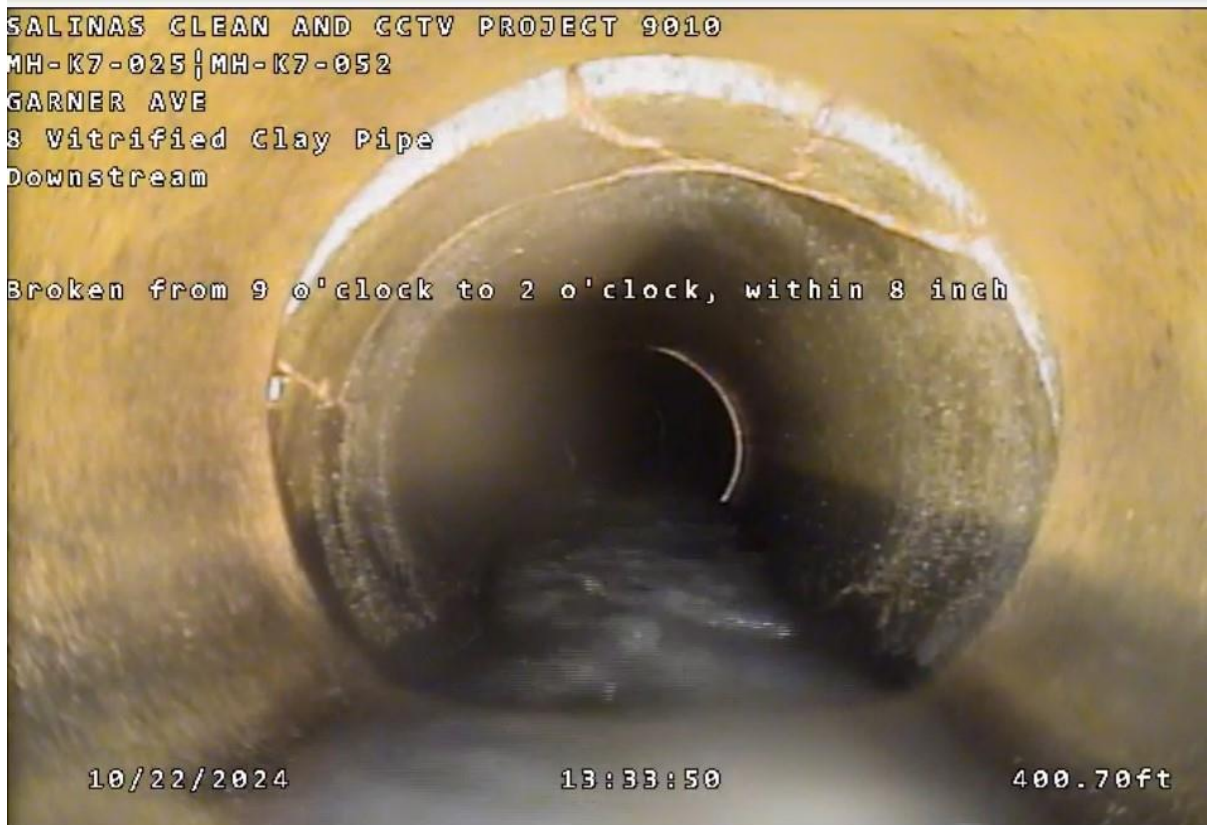

City of Salinas – Sanitary Sewer System Photographs

Images 1 & 2. Clogged Pipe

Image 3. Detached Pipe at Lift Station

Image 4. Joint Offset

Image 5. Broken Pipe

Image 6. Grease & Fat Buildup in Pipe

Image 7. Sewer Main Repair

Image 8. Sewer Bypass for Sewer Main Replacement