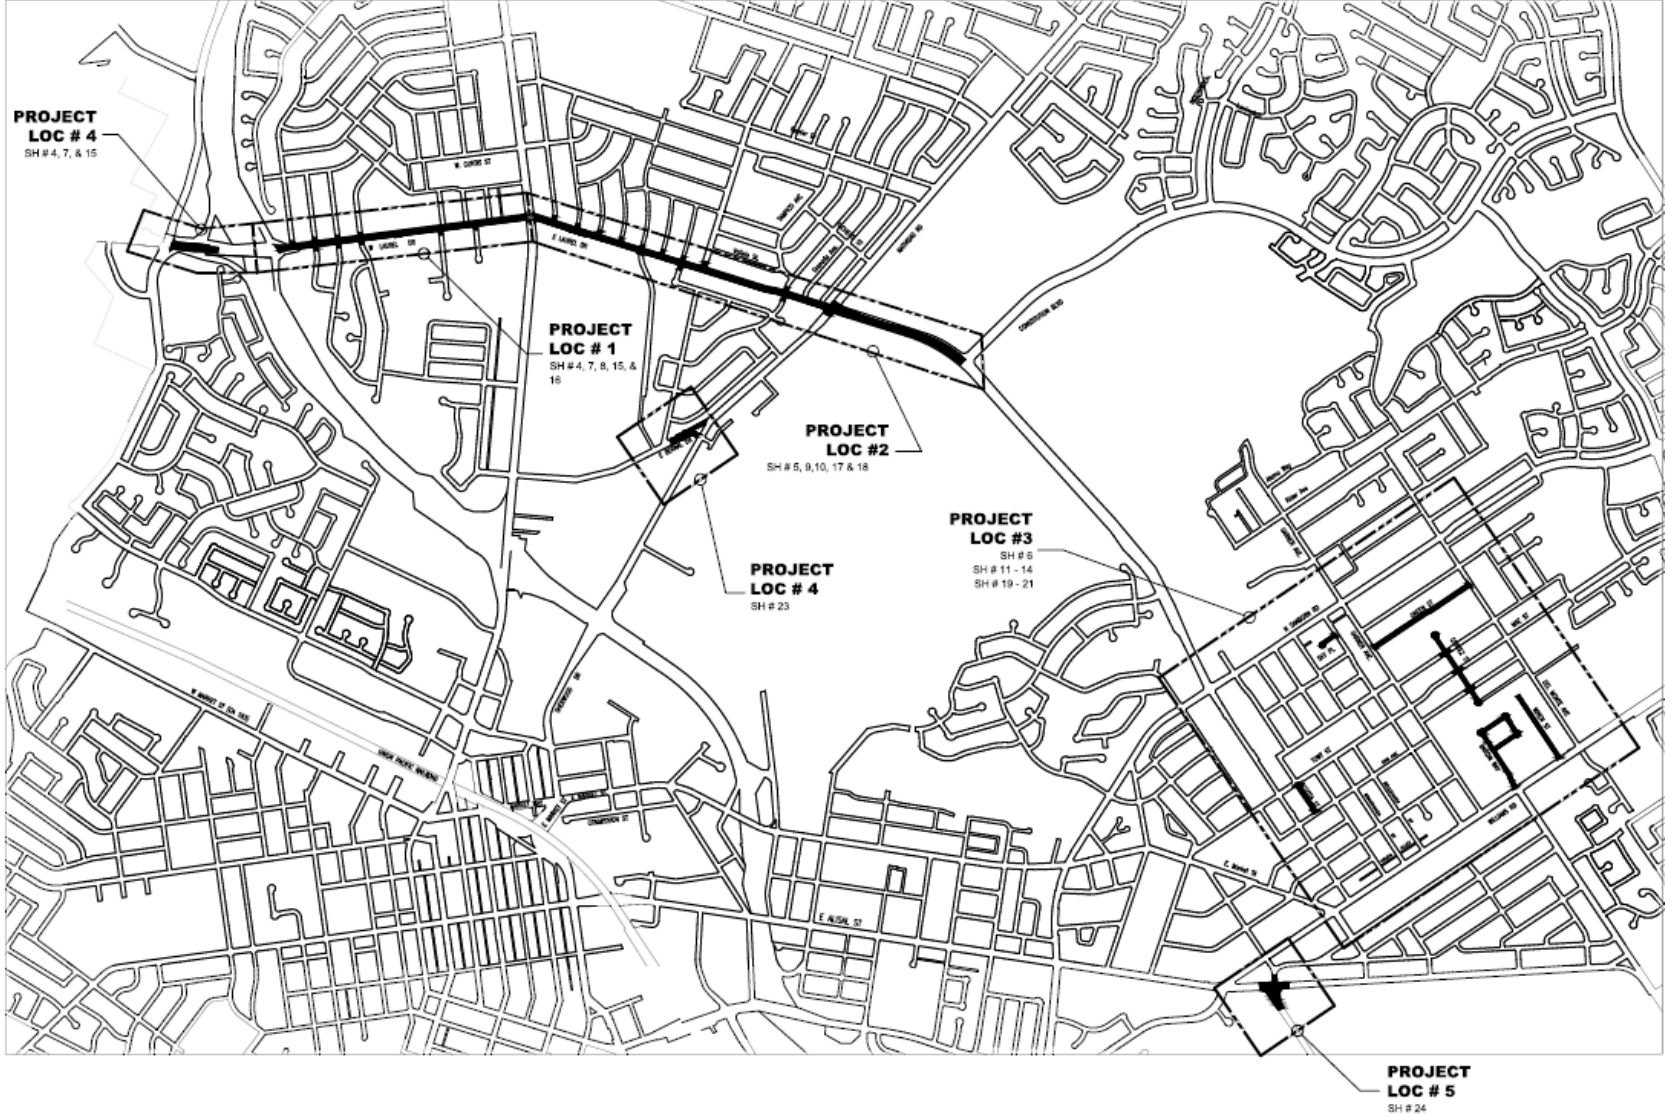

Sep 26, 2025 at 2:40:31 AM
W Laurel Dr
Salinas CA 93907
United States

2025 PAVEMENT IMPROVEMENTS PROJECT

PROJECT LOCATIONS

LOCATION MAP
NOT TO SCALE

West Laurel Drive

BEFORE

AFTER

West Laurel Drive

BEFORE

AFTER

West Laurel Drive

BEFORE

AFTER

East Laurel Drive

BEFORE

AFTER

East Laurel Drive

BEFORE

AFTER

Wiren Street

BEFORE

AFTER

Bardin Way

BEFORE