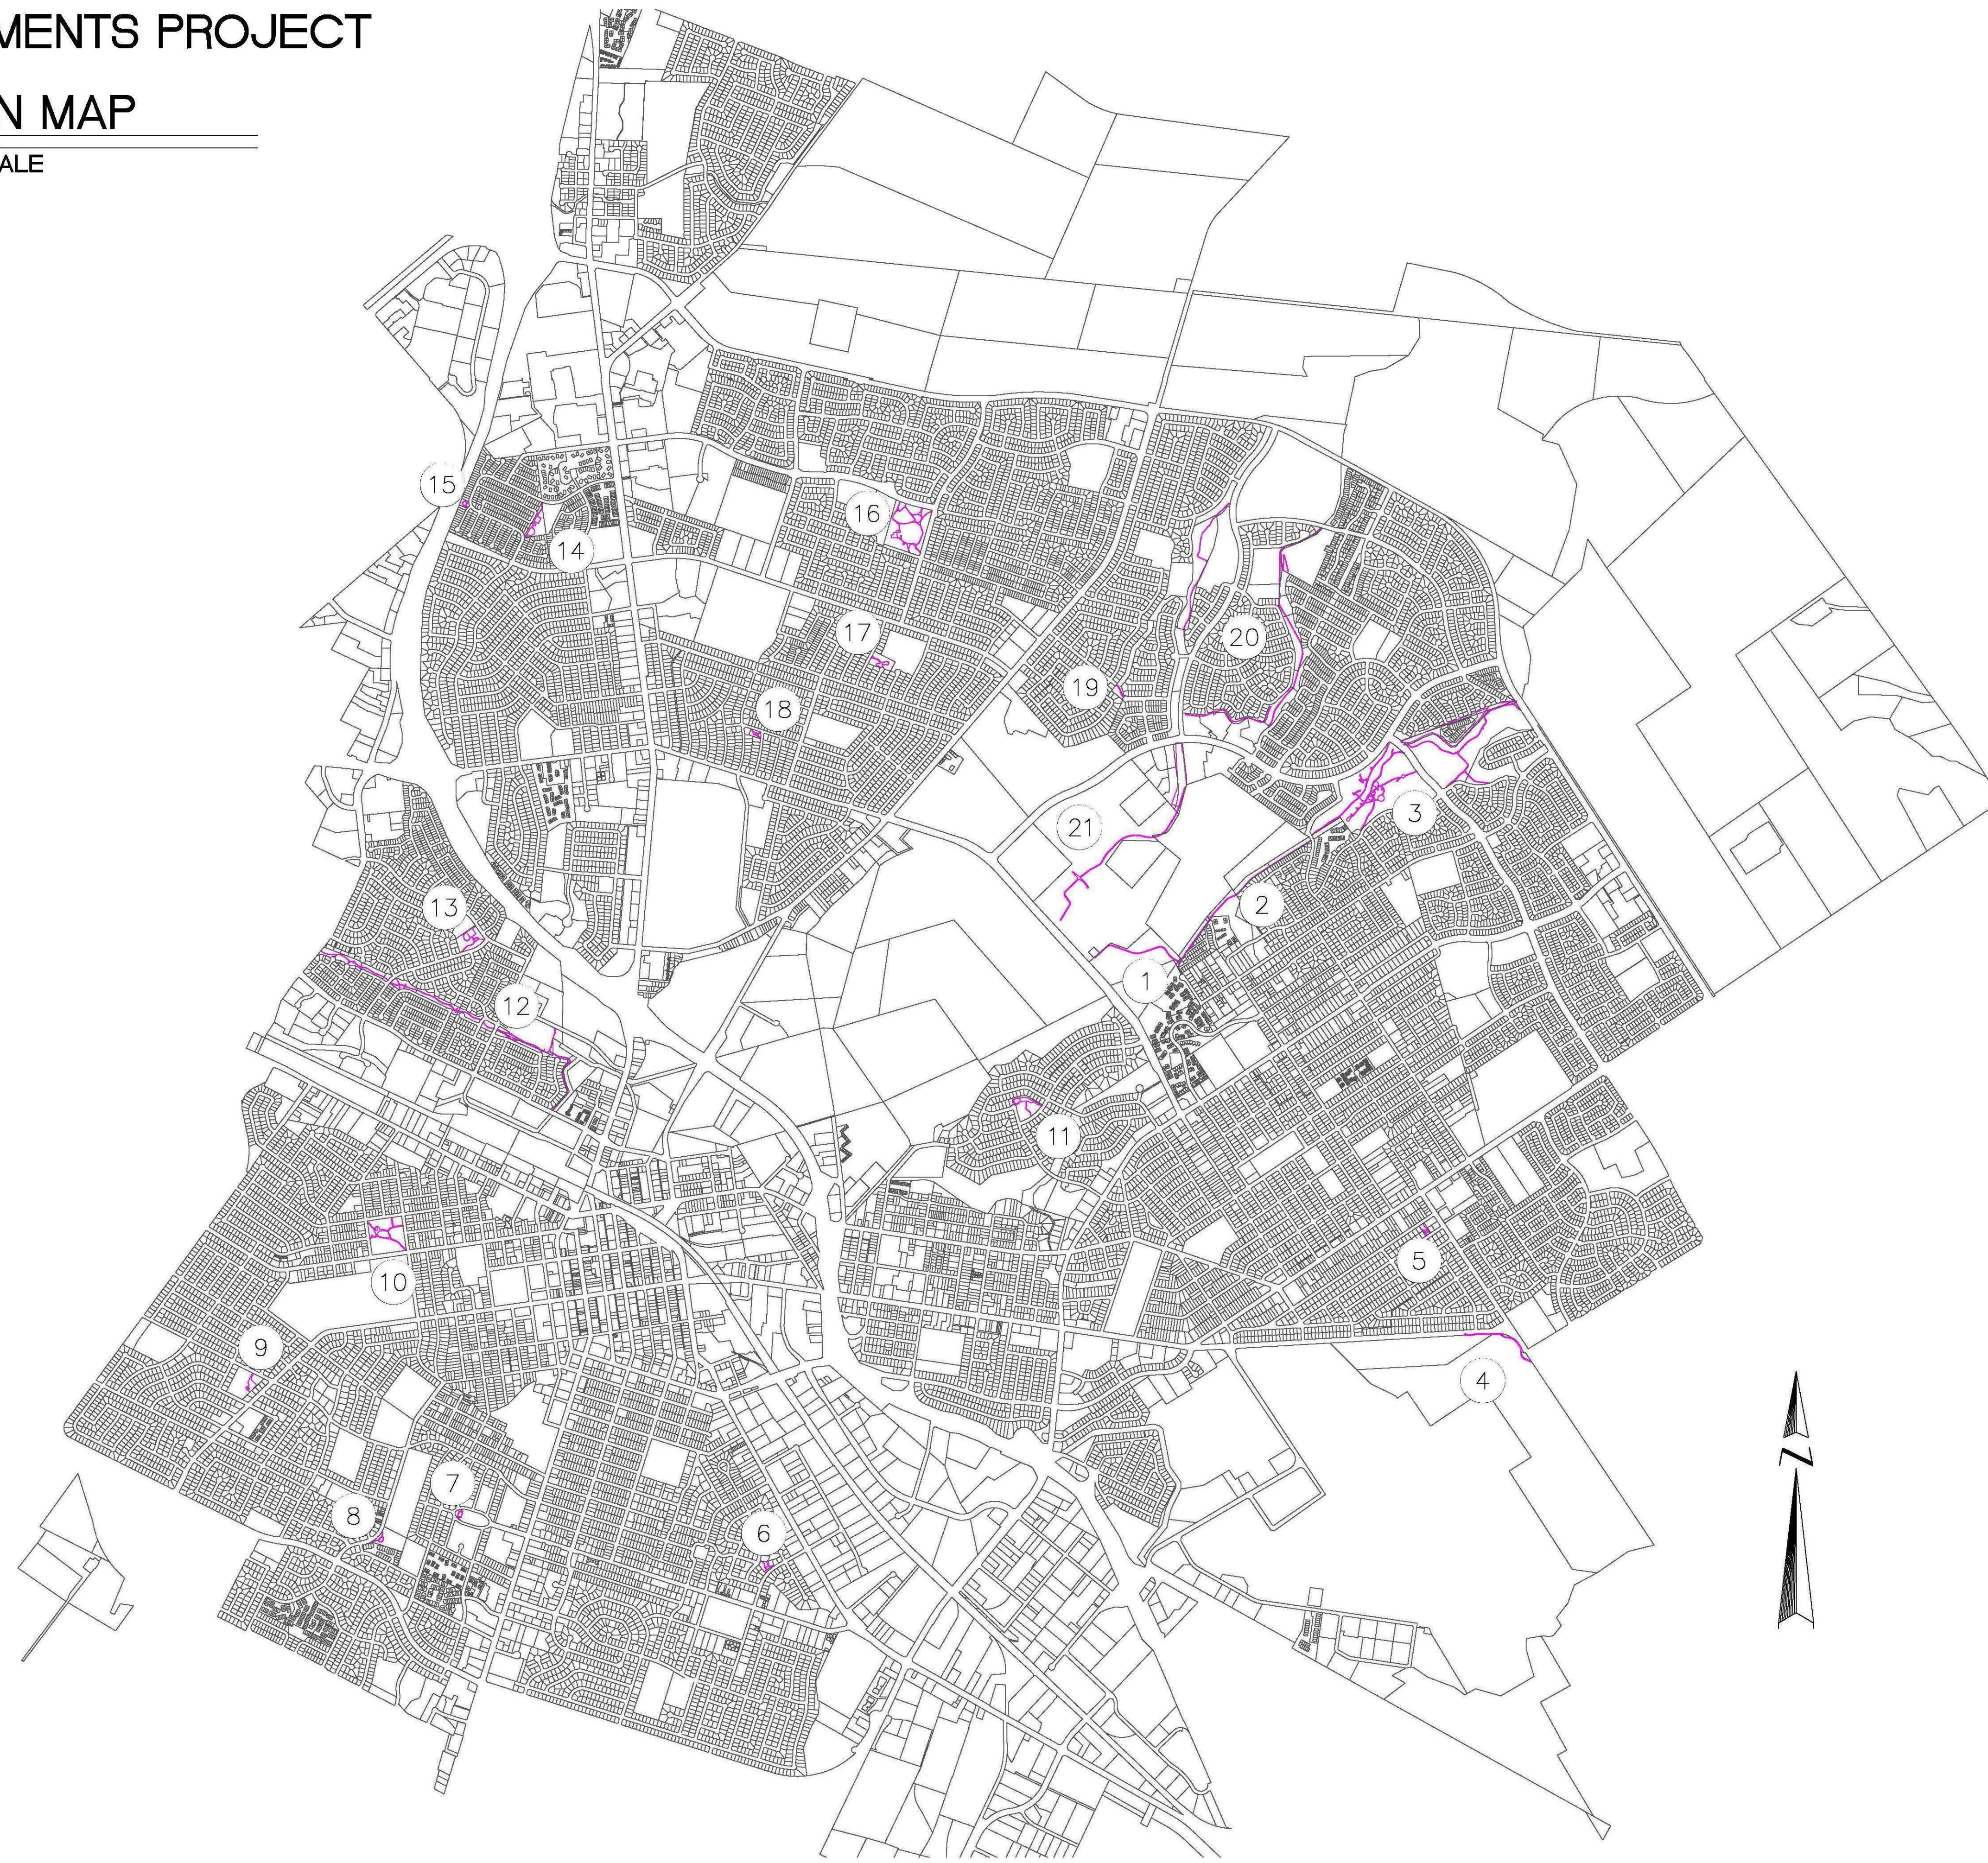

# BIKE PATH IMPROVEMENTS PROJECT

## LOCATION MAP

NOT TO SCALE

- ① UPPER CAR LAKE
- ② NATIVIDAD CREEK
- ③ NATIVIDAD CREEK PARK
- ④ BARDIN RD TRAIL
- ⑤ EL GABILAN PARK
- ⑥ MAPLE PLAYGROUND
- ⑦ MISSION PARK
- ⑧ WOODSIDE PARK
- ⑨ HARTNELL PARK
- ⑩ CENTRAL PARK
- ⑪ LAUREL HEIGHTS PARK
- ⑫ ROSSI RICO PARKWAY
- ⑬ LAURELWOOD PARK
- ⑭ NORTHGATE PARK
- ⑮ NORTHGATE TOT LOT
- ⑯ EL DORODO PARK
- ⑰ NATIVIDAD PARK
- ⑱ SANTA LUCIA PARK
- ⑲ CASTLETON ST TO SARATOGA DR
- ⑳ NANTUCKET BLVD TO INDEPENDENCE BLVD
- ㉑ CREEKBRIDGE TRAIL