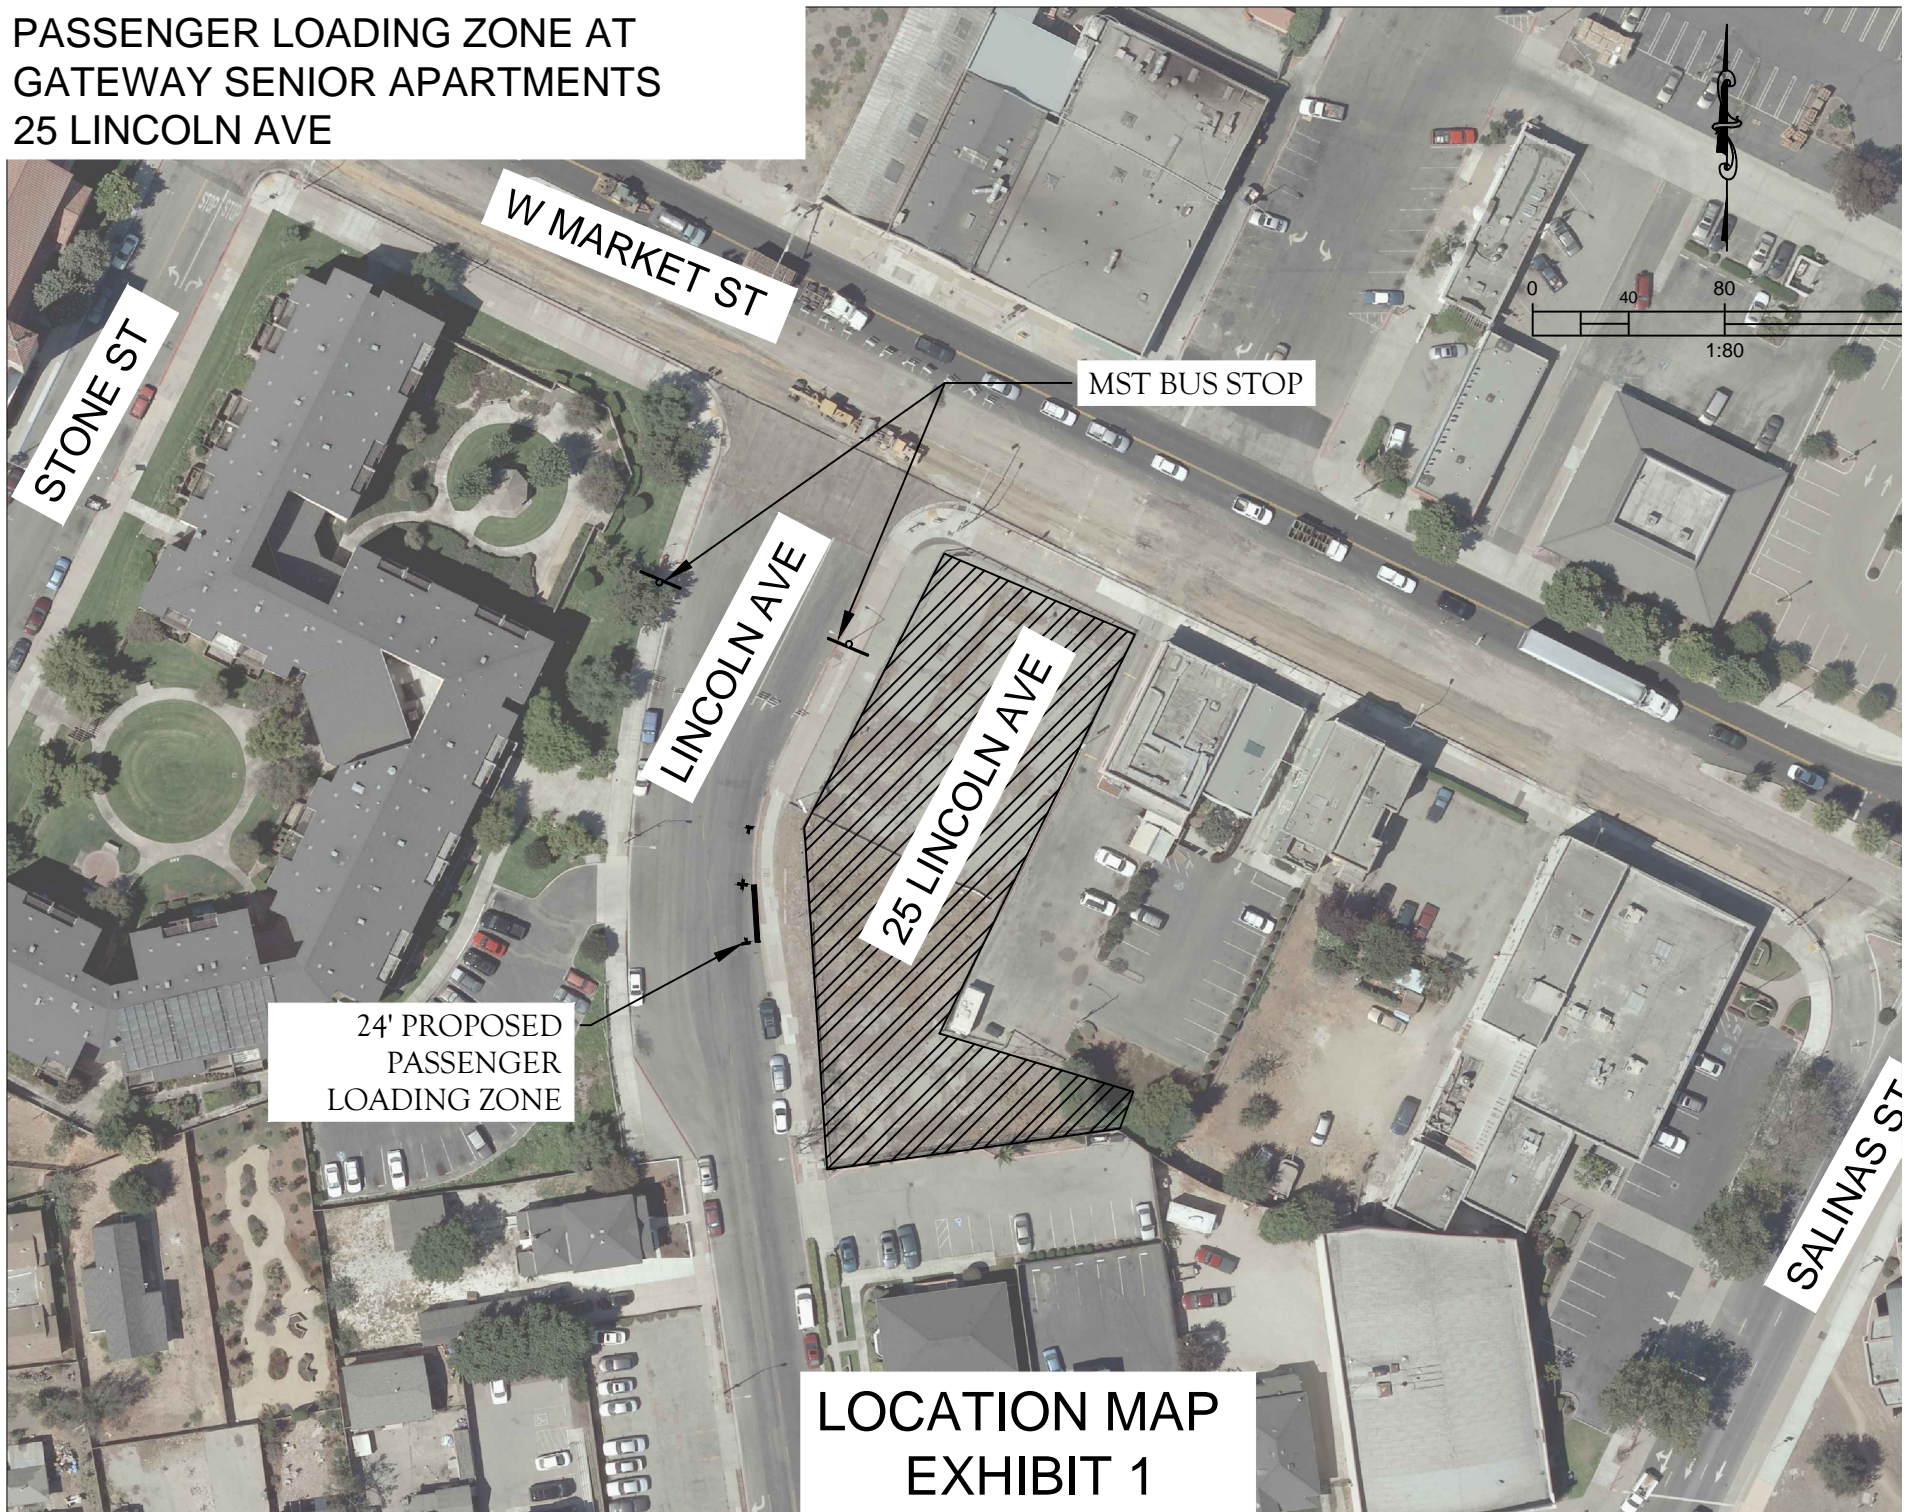

PASSENGER LOADING ZONE AT  
GATEWAY SENIOR APARTMENTS  
25 LINCOLN AVE

LOCATION MAP  
EXHIBIT 1