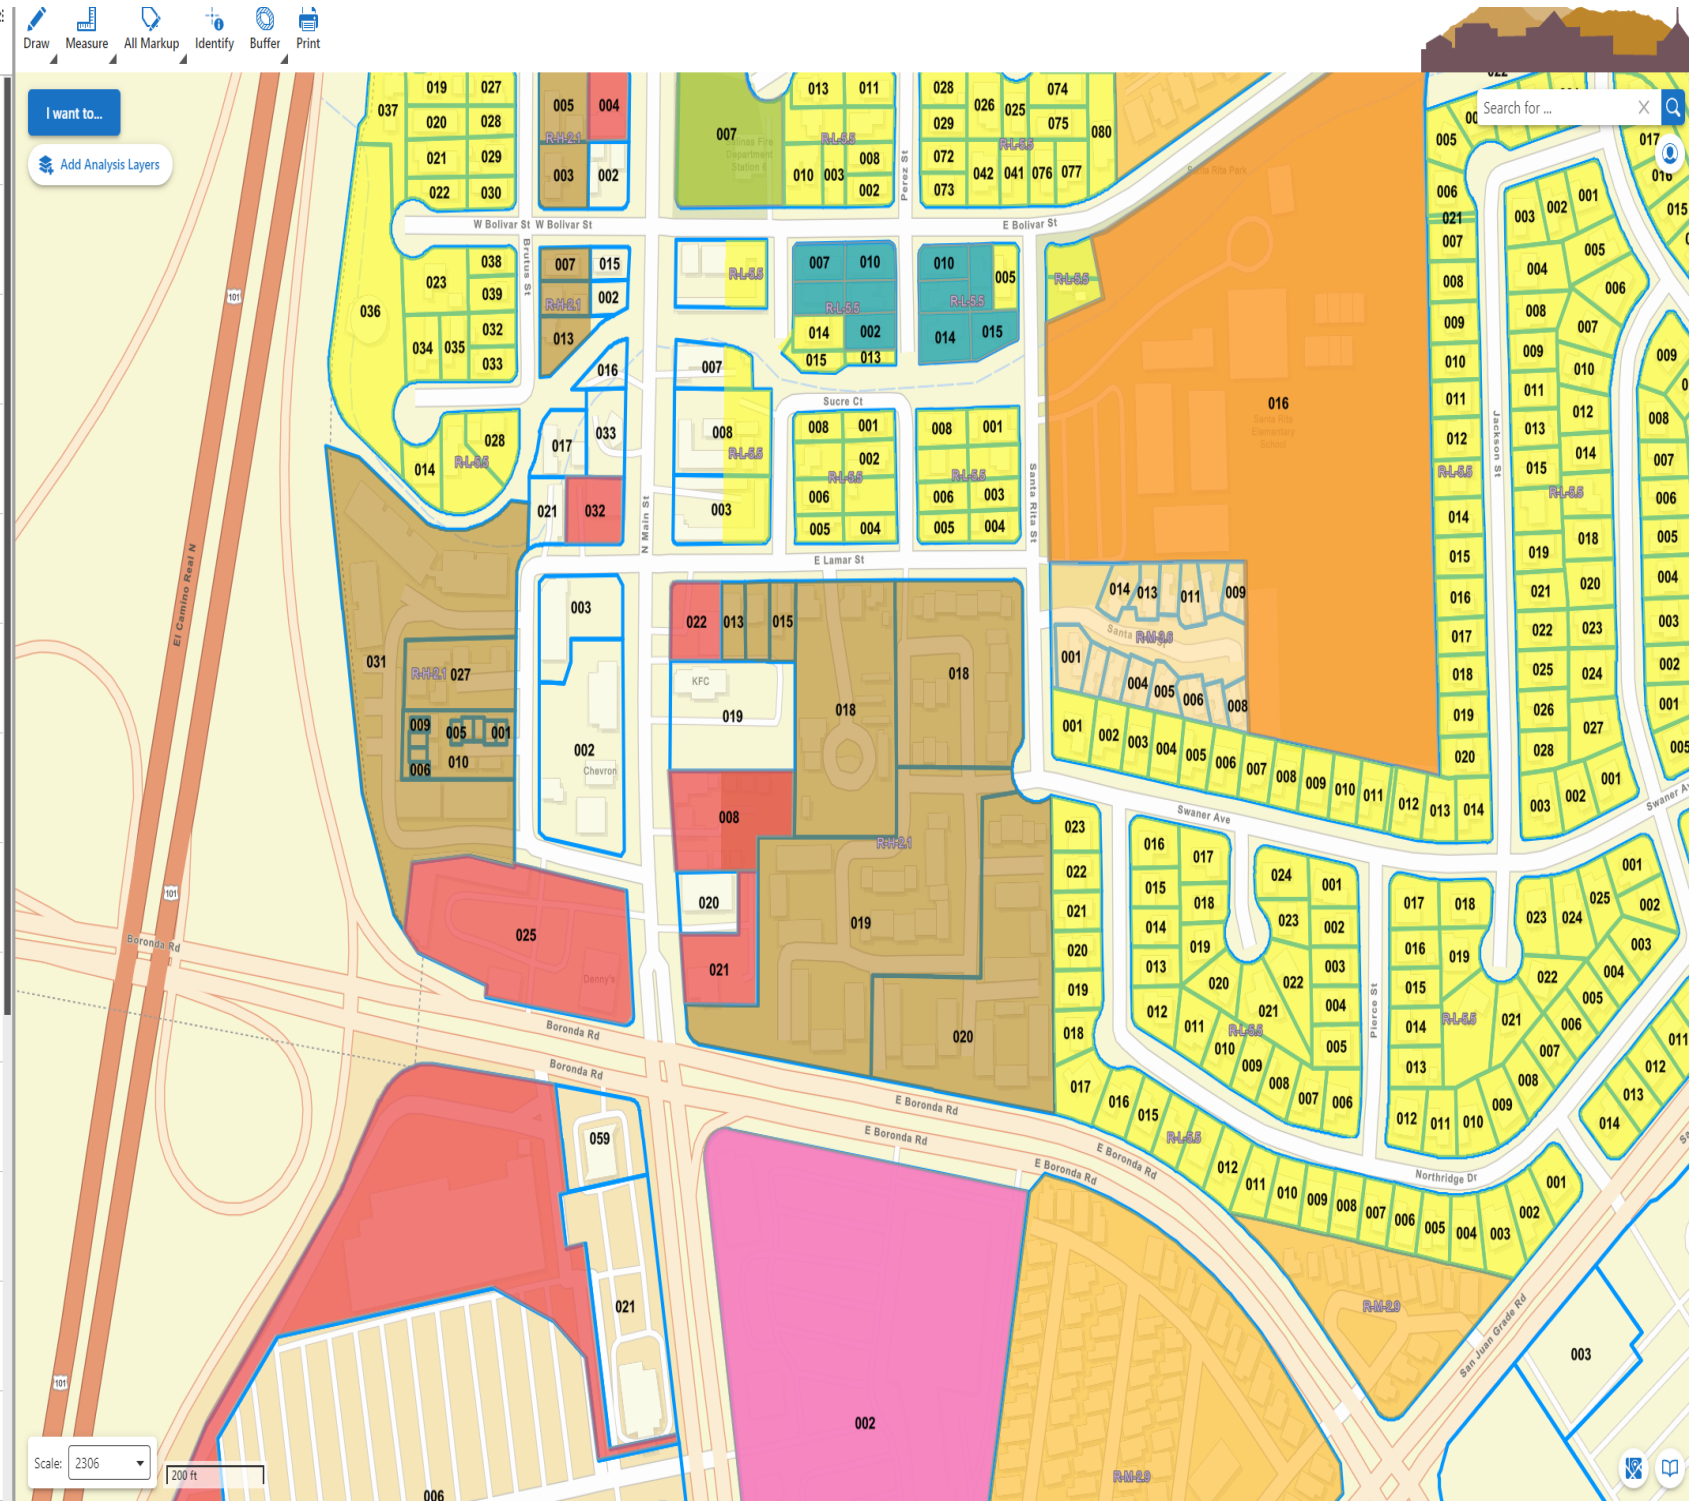

- YOUTH CENTERS
 - YOUTH CENTERS
- SMOKE SHOP/HOOKAH LOUNGE
 - SMOKE SHOP/HOOKAH LOUNGE
- SCHOOL
 - SCHOOL
- PRIVATE/CHARTER SCHOOL
 - PRIVATE/CHARTER SCHOOL
- PRESCHOOL
 - PRESCHOOL
- PARK
 - PARK
- LIBRARY
 - LIBRARY
- FIREARM SALES
 - FIREARM SALES
- DAY CARE
 - DAY CARE
- CHURCH
 - CHURCH
- CARD ROOM
 - CARD ROOM
- CANNABIS DISPENSARY
 - CANNABIS DISPENSARY
- ALCOHOL USE
 - ALCOHOL USE

I want to...
Add Analysis Layers

Scale: 2306
200 ft

Search for ...