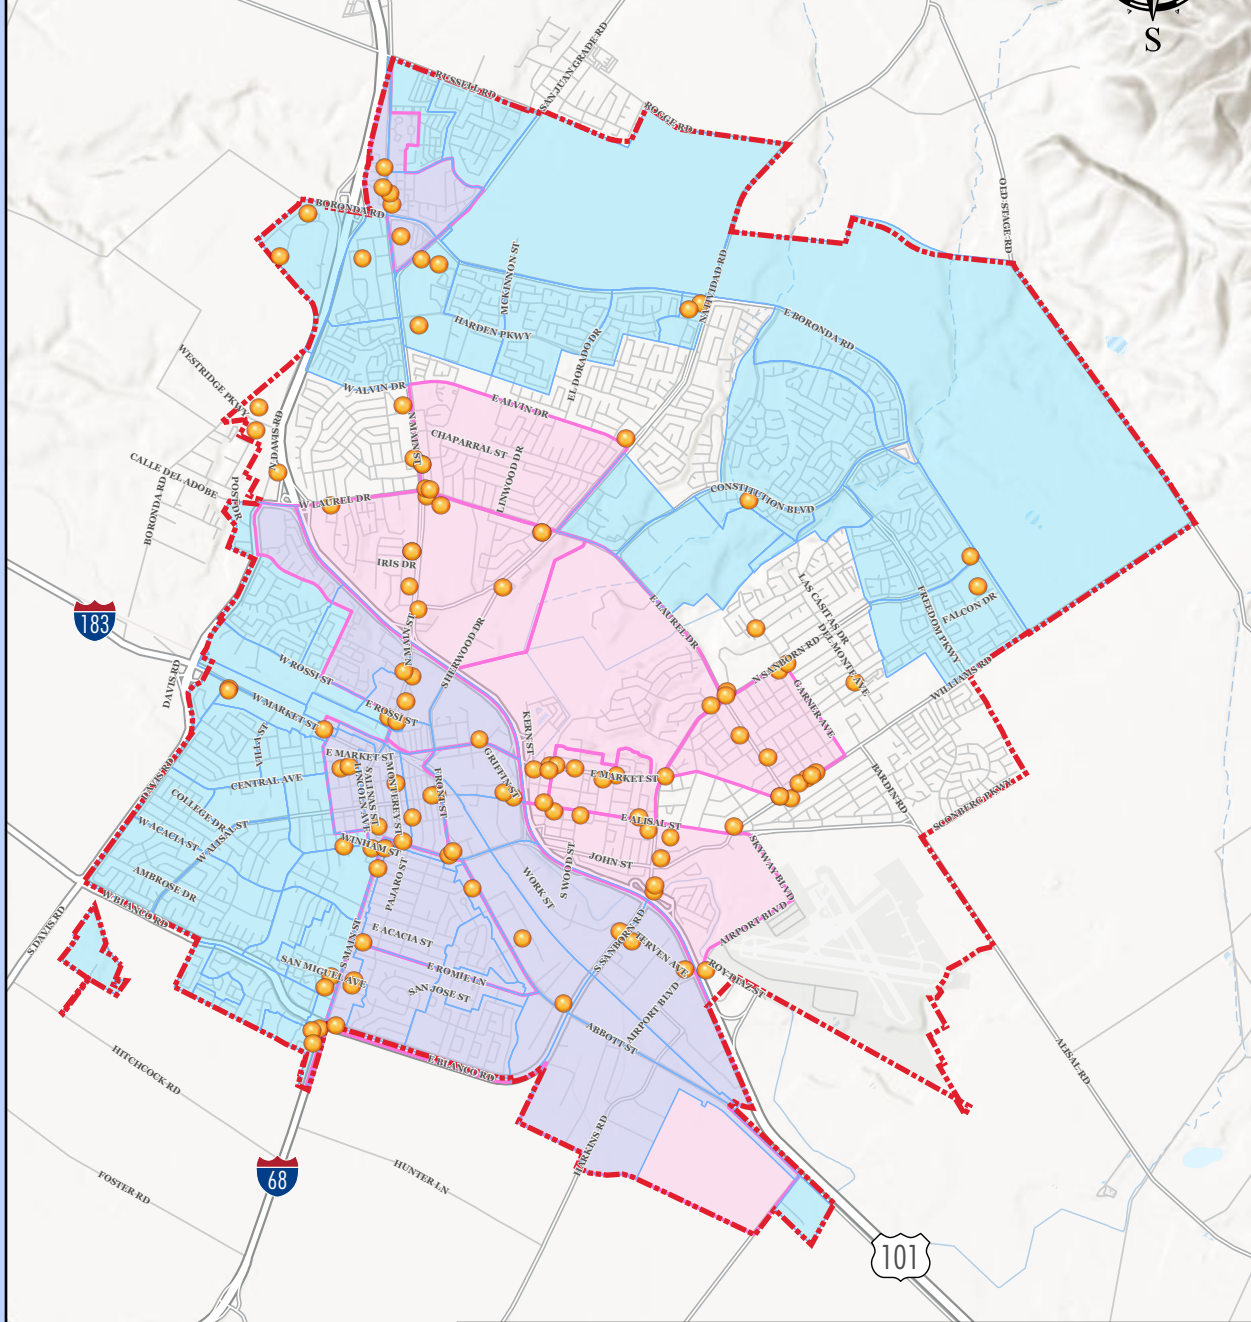

# Areas of Undue Concentration of Off-sale Licenses and Reported Crimes (Combined)

### Legend

- Off-sale License Location
- PRDs w/ Undue Concentration (107.15 Reported Crimes (89.29+20%)) [As of 2018]
- Census Tracts w/ Undue Concentration [As of Oct. 2019]
- City of Salinas Boundary