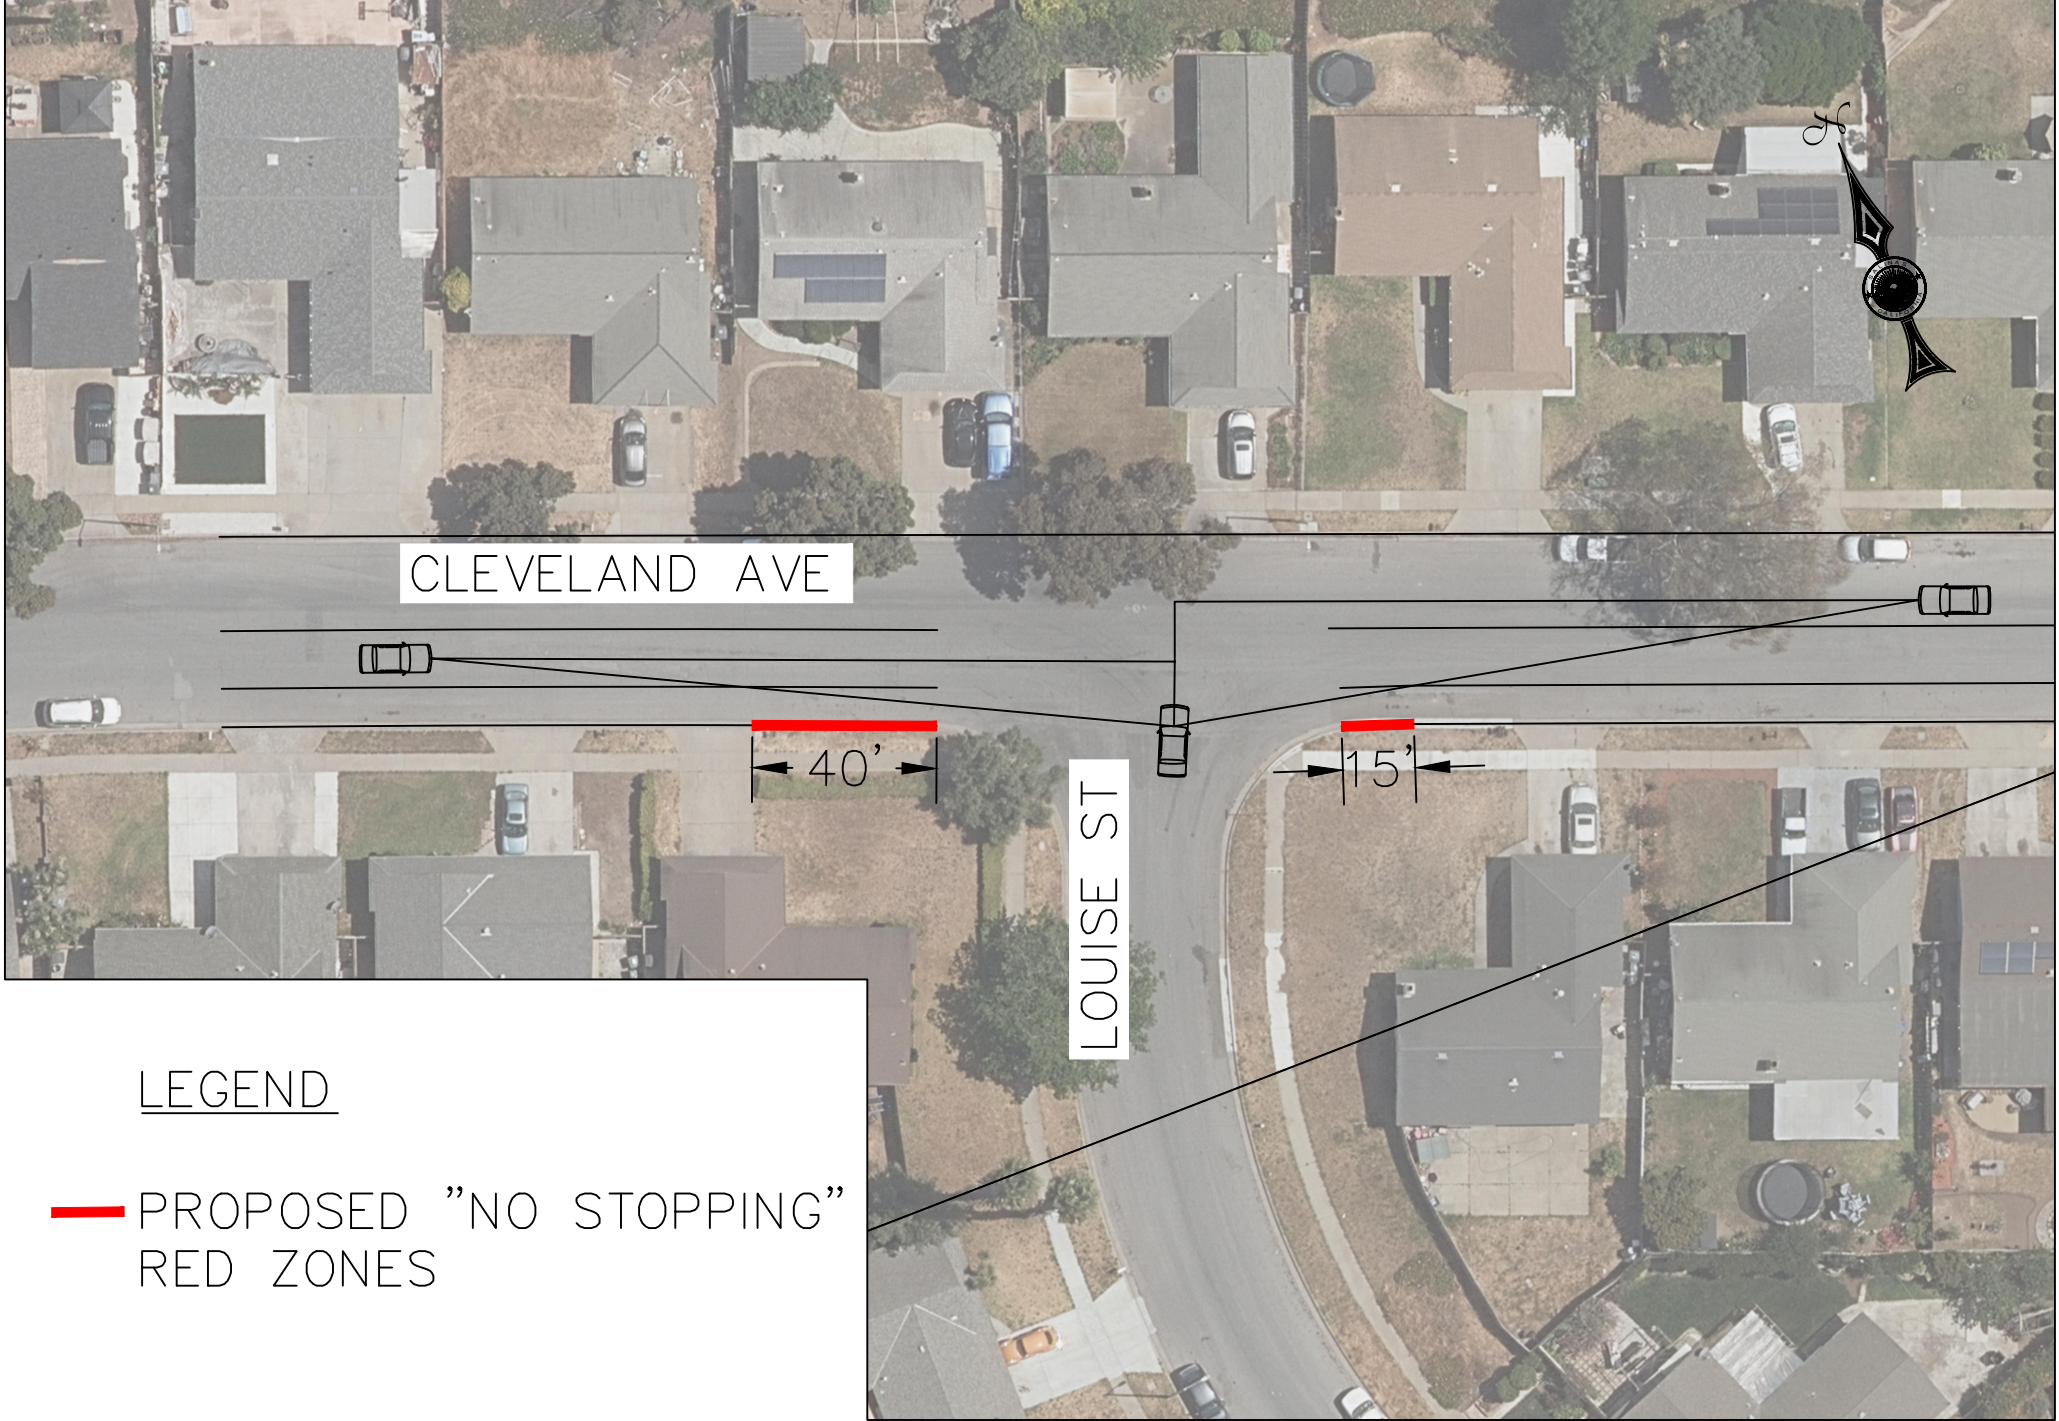

PROPOSED "NO STOPPING" RED ZONES
CLEVELAND AVE AT LOUISE ST

CLEVELAND AVE

LOUISE ST

40'

15'

LEGEND

— PROPOSED "NO STOPPING"
RED ZONES