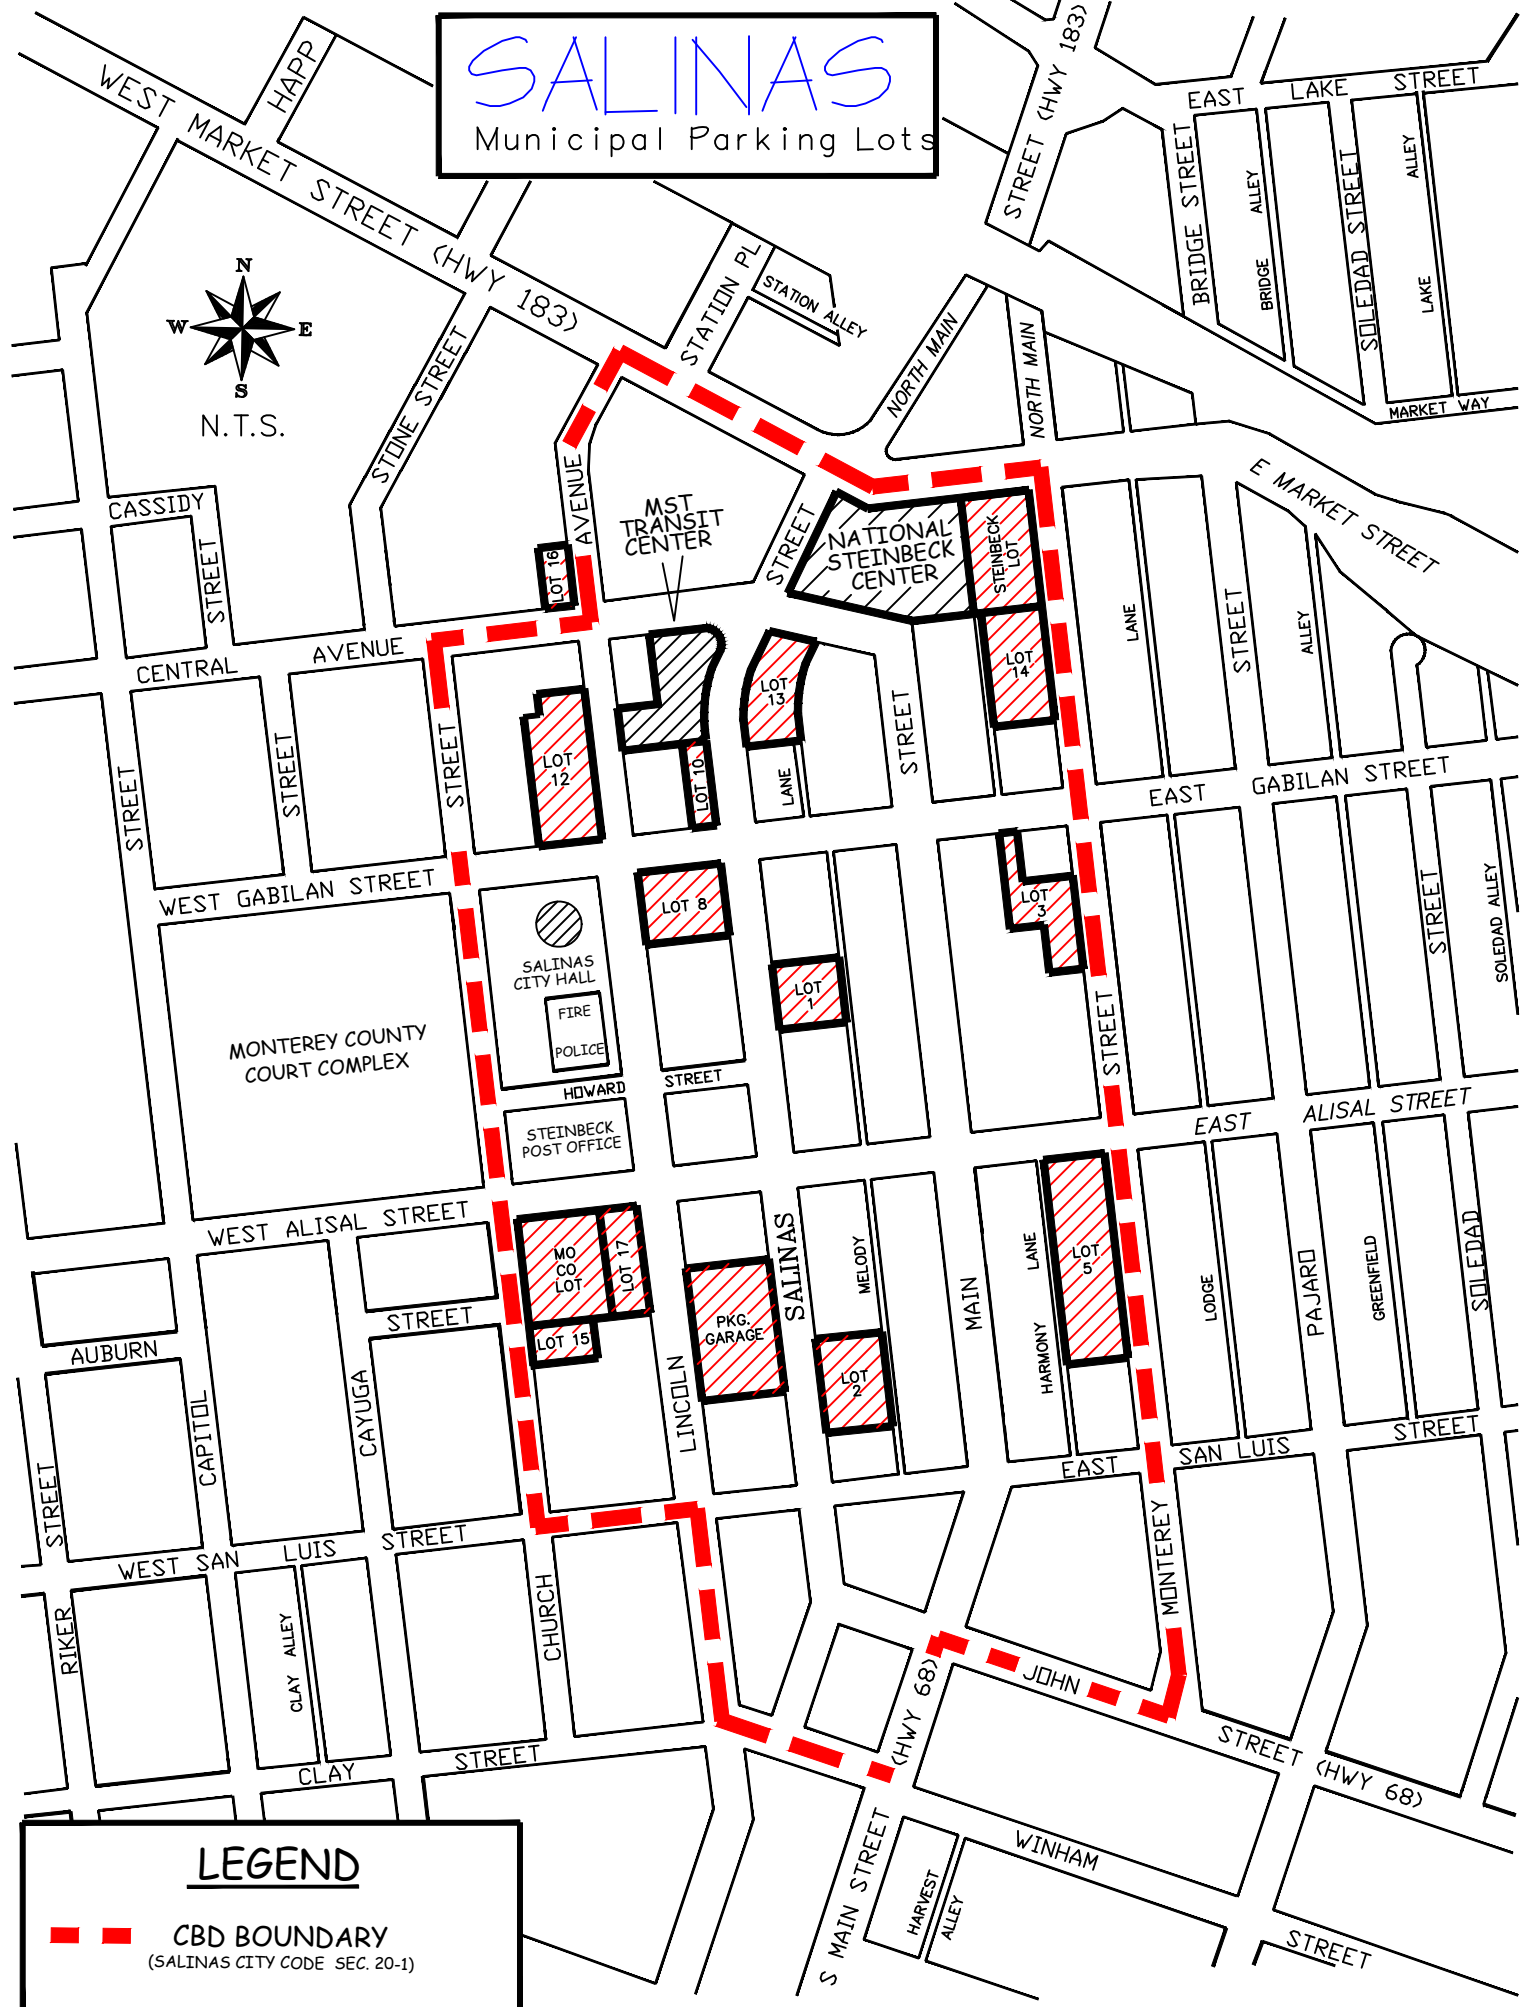

SALINAS

Municipal Parking Lots

LEGEND

CBD BOUNDARY

(SALINAS CITY CODE SEC. 20-1)