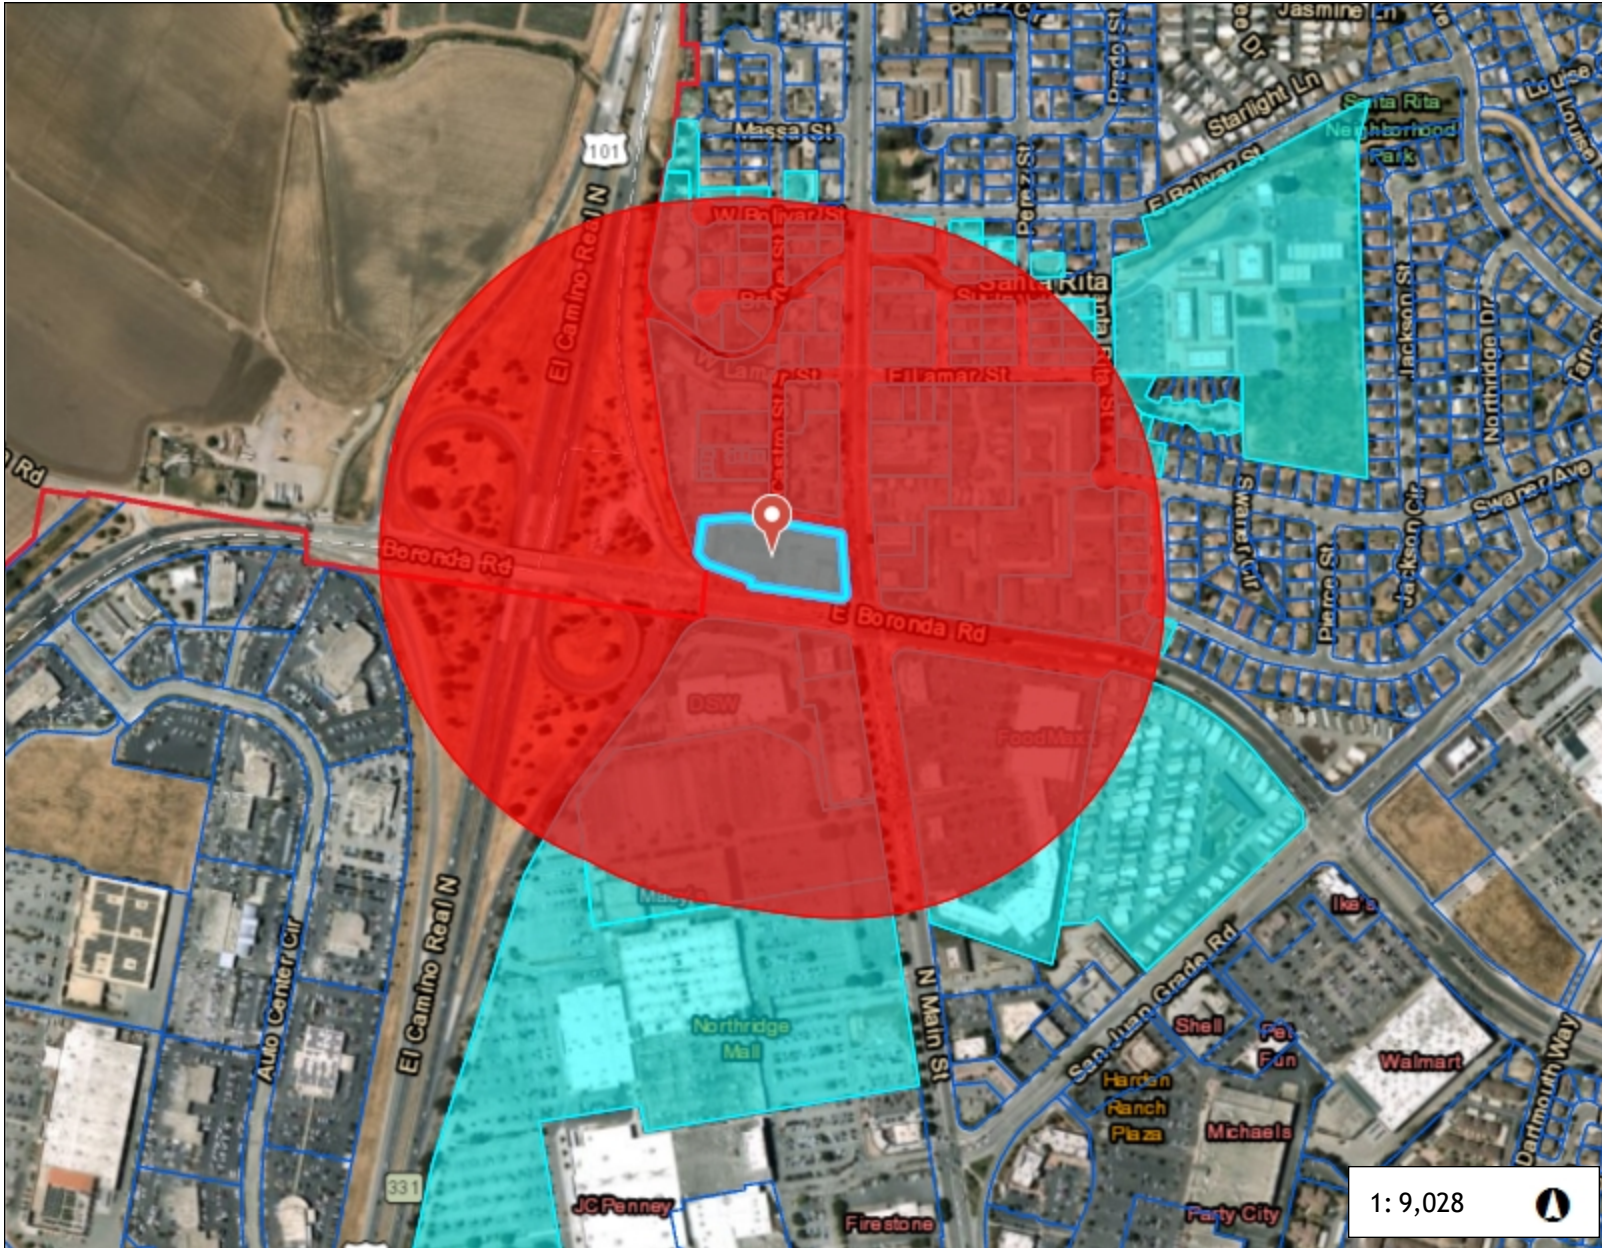

CCP 2025-004 1000 ft Radius

Legend

- City of Salinas Boundary
- City of Salinas Parcels

1:9,028

0.3 0 0.14 0.3 Miles

WGS_1984_Web_Mercator_Auxiliary_Sphere
THIS MAP IS NOT TO BE USED FOR NAVIGATION

The City of Salinas has made every reasonable effort to provide accurate and timely information. The City of Salinas does not, however, assume any responsibility, implied or otherwise, and makes no representation, warrant, guarantee, or claim regarding accuracy, omissions, or the reliance on second party data. Users are advised to seek independent verification before relying on this information.